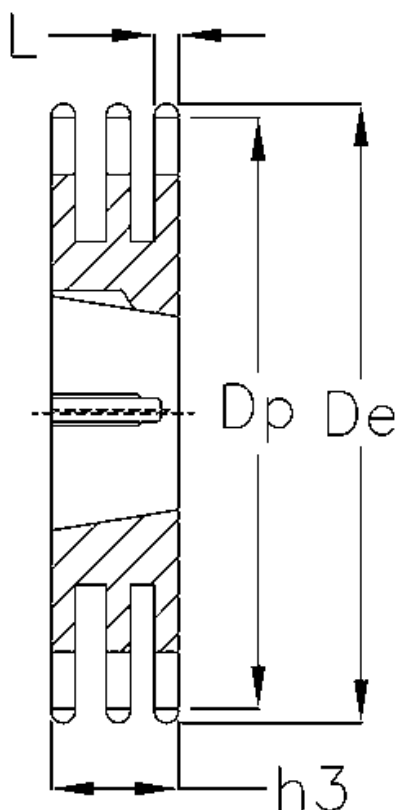

Article number: 616033005017

Description: Taperbored sprocket 08 B-3 Z=17 triplex  
for bushing 1210

## Measures

Bush = 1210  
C = 1.3  
Chain = -  
Chain size = 1/2" x 5/16"  
De = 73.6  
Dp = 69.11  
H = 34.9  
h3 = 34.9

Material = Stål  
Number of teeth = 17